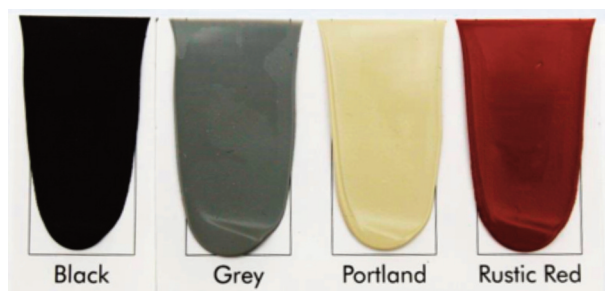

### TYPICAL APPLICATIONS

Tacking green roof retention

Isolating EPDM weather strips\*

Sealing perimeter upstand

Sealing chased metal edge to RENOLIT ALKORPLAN onto a sacrificial layer

\*Please note EPDM materials vary and should be tested for suitability prior to use

### COLOURS

RENOLIT ALKORSEAL is available in a variety of colours suitable for the RENOLIT ALKORPLAN range:

Grey for Light Grey, Lead Grey and Metallic Silver

Black for Charcoal

Portland for Copper Green and ALKORBRIGHT

Rustic Red for Terracotta and Metallic Copper

Please note Portland and Rustic Red are subject to a 2-3 day delivery.