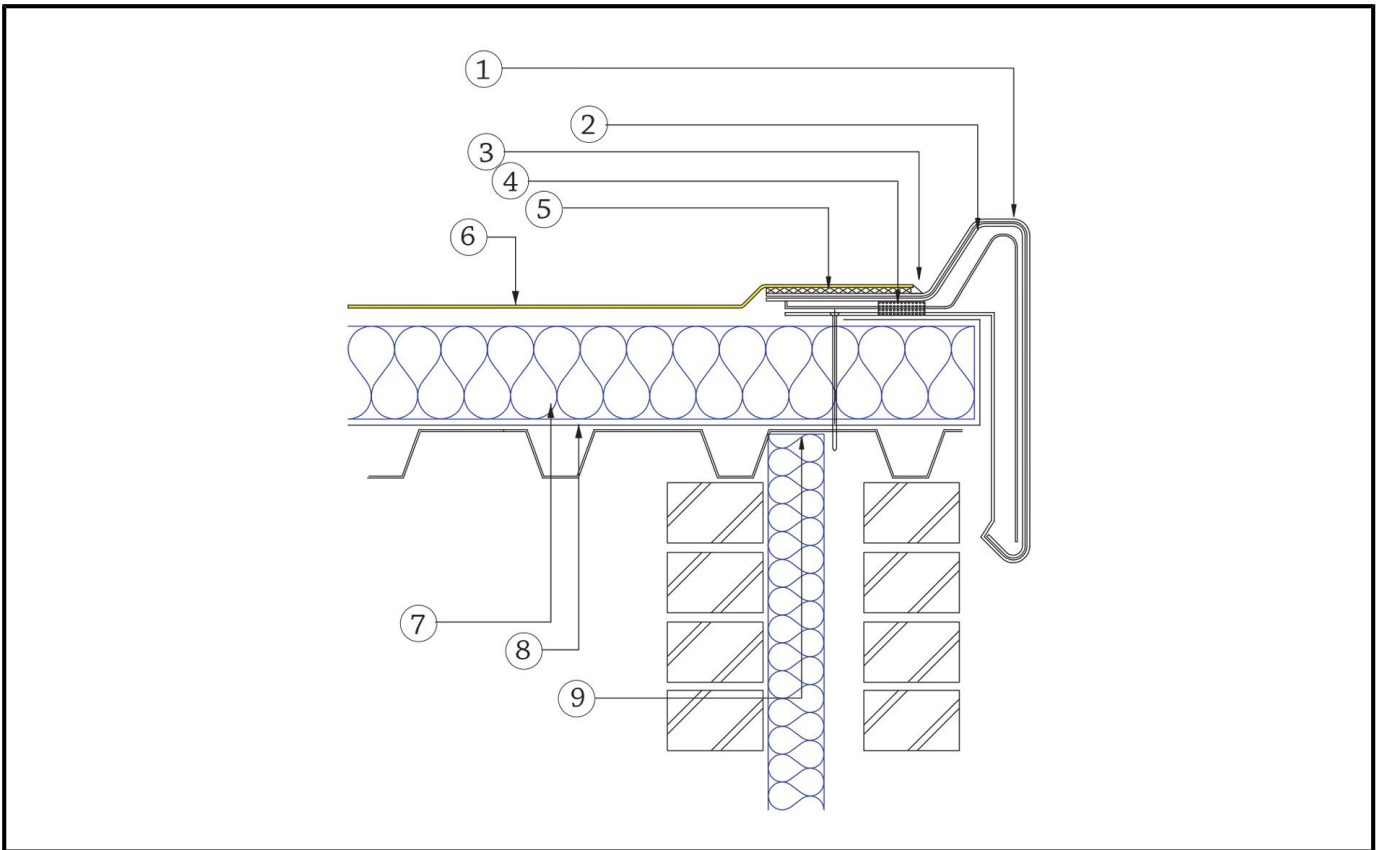

EXCELLENCE IN ROOFING

RENOLIT *WATERPROOFING*

Rely on it.

Water-Check Kerb

1. RENOLIT ALKORPLAN METAL TRIM
2. GALVANISED METAL SUPPORT PRESSING
3. RENOLIT ALKORPLUS 81038 SEAM SEALER
4. RENOLIT ALKORPLUS 81058 COMPRESSIVE FOAM SEALING TAPE
5. HEAT WELD
6. RENOLIT ALKORPLAN F 35176/35276 MEMBRANE
7. INSULATION
8. RENOLIT ALKORPLUS 81012 VAPOUR CONTROL LAYER
9. INSULATION BY BLOCKWORK CONTRACTOR MUST BE SEALED AGAINST U/S